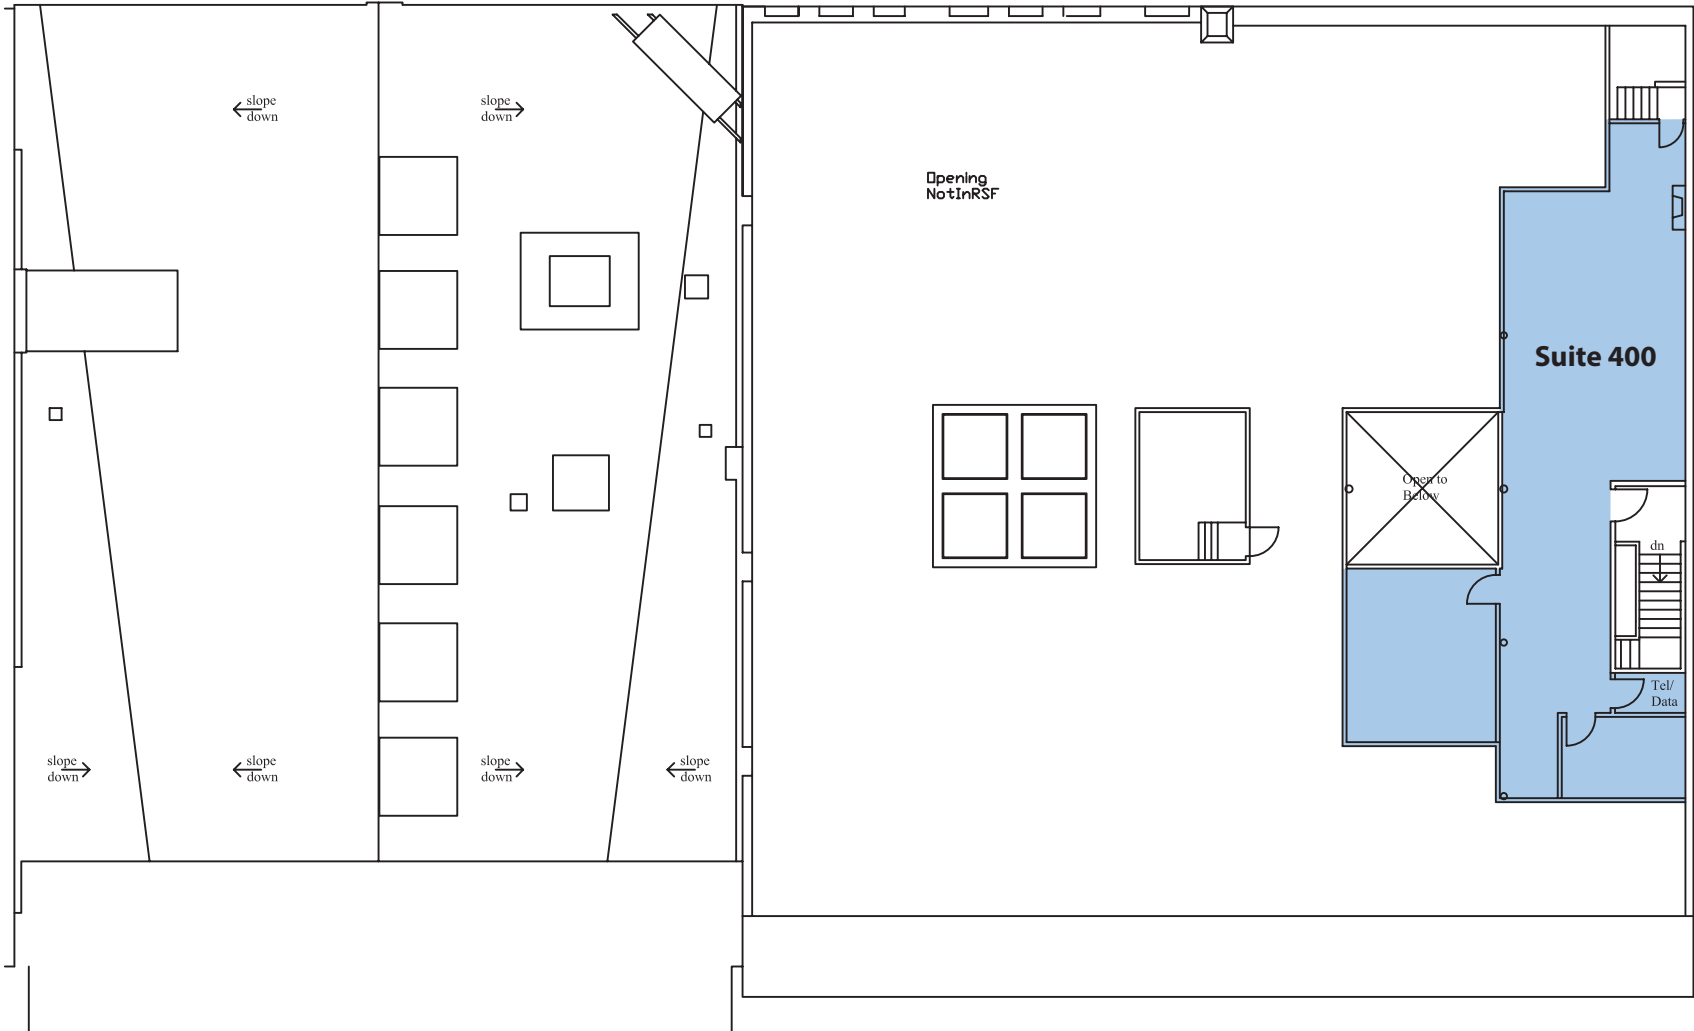

 Available

 Roof

John J. Flatley Company
35 Braintree Hill Office Park
Braintree, MA 02184
Phone: 781.380.7731

Atrium, 1001 Elm St
Manchester, NH

Fourth Floor

1"=20'-0"
MSR
July 19, 17